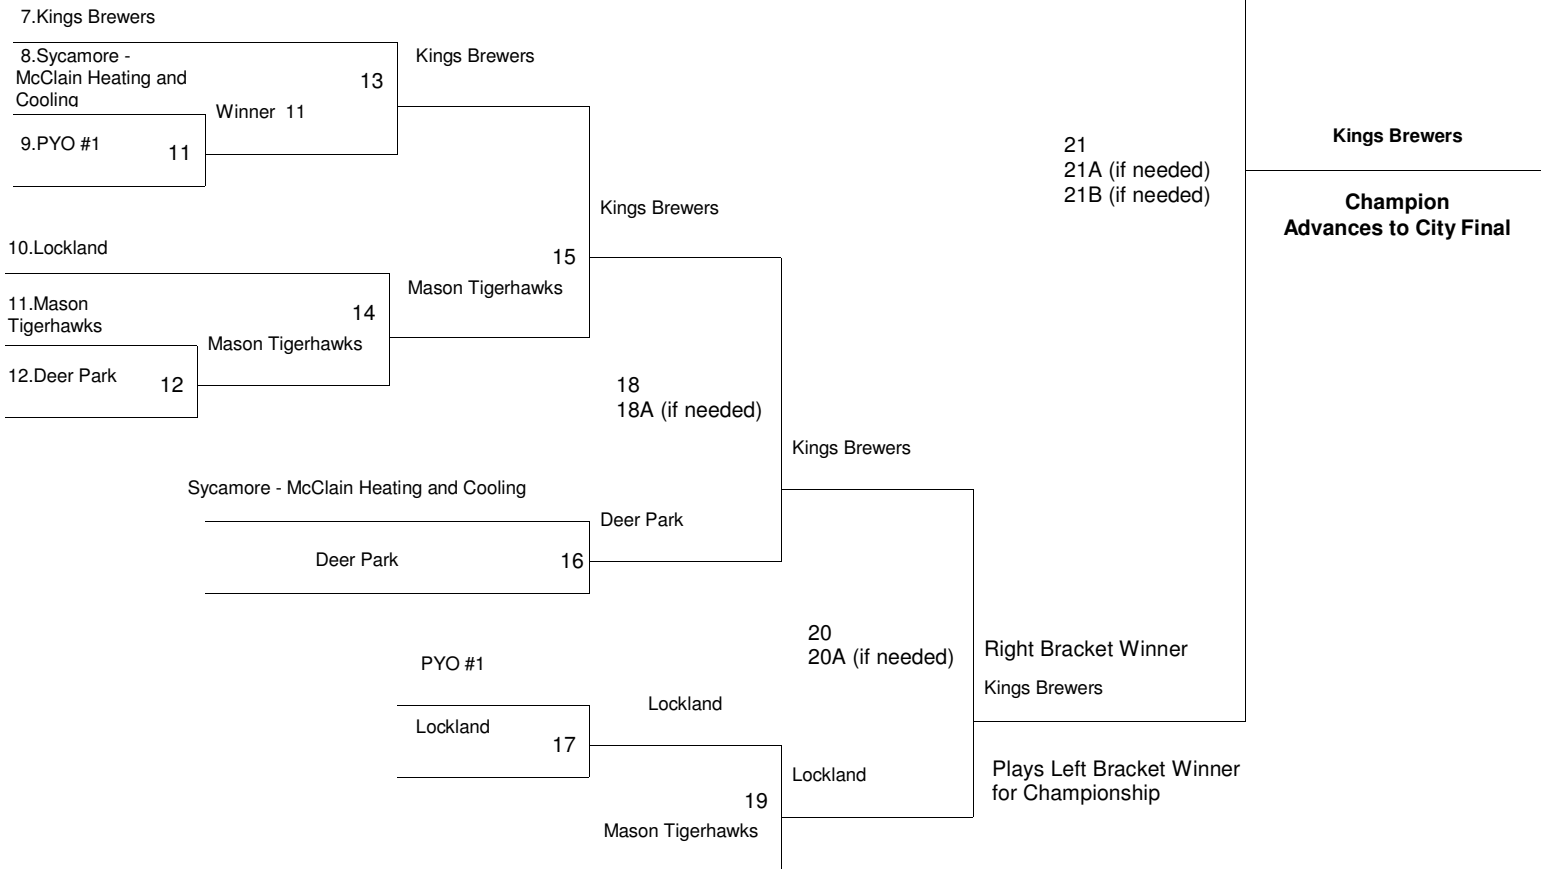

2009 North Region Knothole Tournament - Class A

Left Bracket

Left Bracket winner plays Right Bracket winner for the Championship.
 If both Bracket teams have one loss, then a single game is played for the Championship.
 If both Bracket teams have no losses, then a two out of three series is played for the Championship.
 If one team has one loss and one has no losses then the team with one loss must win twice to be the champion. The team with no losses will be home team for both games.

Right Bracket

Kings Brewers

Champion Advances to City Final

Left Bracket winner plays Right Bracket winner for the Championship.
 If both Bracket teams have one loss, then a single game is played for the Championship.
 If both Bracket teams have no losses, then a two out of three series is played for the Championship.
 If one team has one loss and one has no losses then the team with one loss must win twice to be the champion. The team with no losses will be home team for both games.

Left Bracket

Right Bracket

Left Bracket

Left Bracket winner plays Right Bracket winner for the Championship.
 If both Bracket teams have one loss, then a single game is played for the Championship.
 If both Bracket teams have no losses, then a two out of three series is played for the Championship.
 If one team has one loss and one has no losses then the team with one loss must win twice to be the champion. The team with no losses will be home team for both games.

2009 North Region Knothole Tournament - Class D

Left Bracket

1. Olympian Club

Left Bracket winner plays Right Bracket winner for the Championship. If both Bracket teams have one loss, then a single game is played for the Championship. If both Bracket teams have no losses, then a two out of three series is played for the Championship. If one team has one loss and one has no losses then the team with one loss must win twice to be the champion. The team with no losses will be home team for both games.