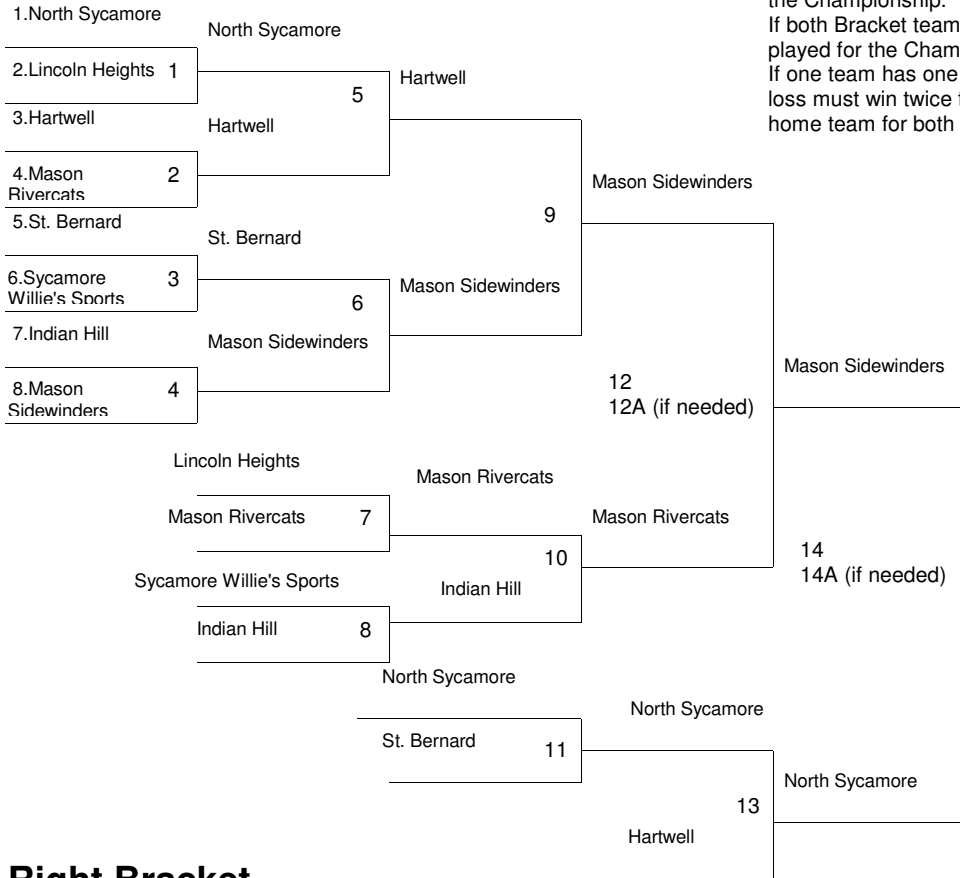

2009 North Region Knothole Tournament - Class A

Left Bracket

Left Bracket winner plays Right Bracket winner for the Championship.
 If both Bracket teams have one loss, then a single game is played for the Championship.
 If both Bracket teams have no losses, then a two out of three series is played for the Championship.
 If one team has one loss and one has no losses then the team with one loss must win twice to be the champion. The team with no losses will be home team for both games.

Right Bracket

Kings Brewers

Champion Advances to City Final

Left Bracket winner plays Right Bracket winner for the Championship.
 If both Bracket teams have one loss, then a single game is played for the Championship.
 If both Bracket teams have no losses, then a two out of three series is played for the Championship.
 If one team has one loss and one has no losses then the team with one loss must win twice to be the champion. The team with no losses will be home team for both games.

Left Bracket

Right Bracket

Left Bracket

Left Bracket winner plays Right Bracket winner for the Championship.
 If both Bracket teams have one loss, then a single game is played for the Championship.
 If both Bracket teams have no losses, then a two out of three series is played for the Championship.
 If one team has one loss and one has no losses then the team with one loss must win twice to be the champion. The team with no losses will be home team for both games.

2009 North Region Knothole Tournament - Class D

Left Bracket

1. Olympian Club

Left Bracket winner plays Right Bracket winner for the Championship. If both Bracket teams have one loss, then a single game is played for the Championship. If both Bracket teams have no losses, then a two out of three series is played for the Championship. If one team has one loss and one has no losses then the team with one loss must win twice to be the champion. The team with no losses will be home team for both games.