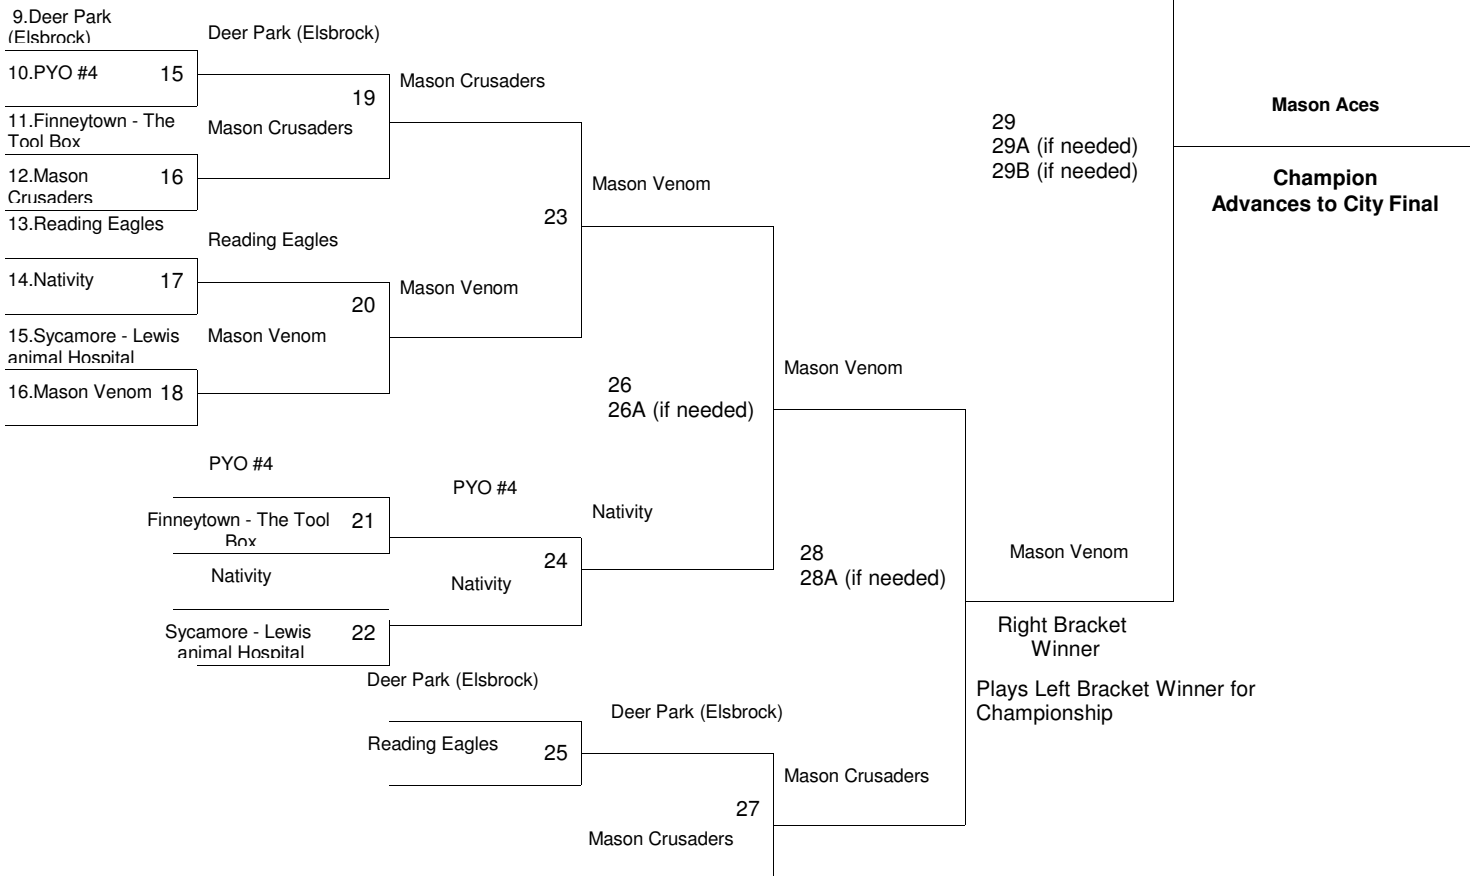

Left Bracket

Right Bracket

Left Bracket

Left Bracket winner plays Right Bracket winner for the Championship.
 If both Bracket teams have one loss, then a single game is played for the Championship.
 If both Bracket teams have no losses, then a two out of three series is played for the Championship.
 If one team has one loss and one has no losses then the team with one loss must win twice to be the champion. The team with no losses will be home team for both games.

Right Bracket

Greenhills Valleydale Barbers

Champion Advances to City Final

Plays Right Bracket Winner for Championship

Left Bracket Winner
Mason Sidewinders

Right Bracket Winner
Plays Left Bracket Winner for Championship

2009 North Region Knothole Tournament - Class D

Left Bracket

1. Olympian Club

Left Bracket winner plays Right Bracket winner for the Championship. If both Bracket teams have one loss, then a single game is played for the Championship. If both Bracket teams have no losses, then a two out of three series is played for the Championship. If one team has one loss and one has no losses then the team with one loss must win twice to be the champion. The team with no losses will be home team for both games.

Right Bracket

7/20/09

Knothole Tournament Class A Schedule

Game #	Date	Time	Field
1	7/7/09	8:30 PM	Crosley
2	7/7/09	6:30 PM	Crosley
3	7/9/09	6:30 PM	Riverfront
4	7/9/09	6:30 PM	Crosley
5	7/11/09	11:30 AM	Crosley
6	7/11/09	9:00 AM	Riverfront
7	7/11/09	9:00 AM	Crosley
8	7/13/09	6:00 PM	Crosley
9	7/13/09	6:00 PM	Riverfront
10	7/15/09	6:00 PM	Crosley
11	7/8/09	6:30 PM	Crosley
12	7/8/09	6:30 PM	Riverfront
13	7/10/09	6:30 PM	Riverfront
14	7/10/09	6:30 PM	Crosley
15	7/12/09	1:30 PM	Riverfront
16	7/12/09	1:30 PM	Crosley
17	7/12/09	3:45 PM	Crosley
18	7/14/09	6:00 PM	Crosley
19	7/14/09	6:00 PM	Riverfront
20	7/16/09	6:00 PM	Crosley
21	7/18/09	9:30 AM	Crosley