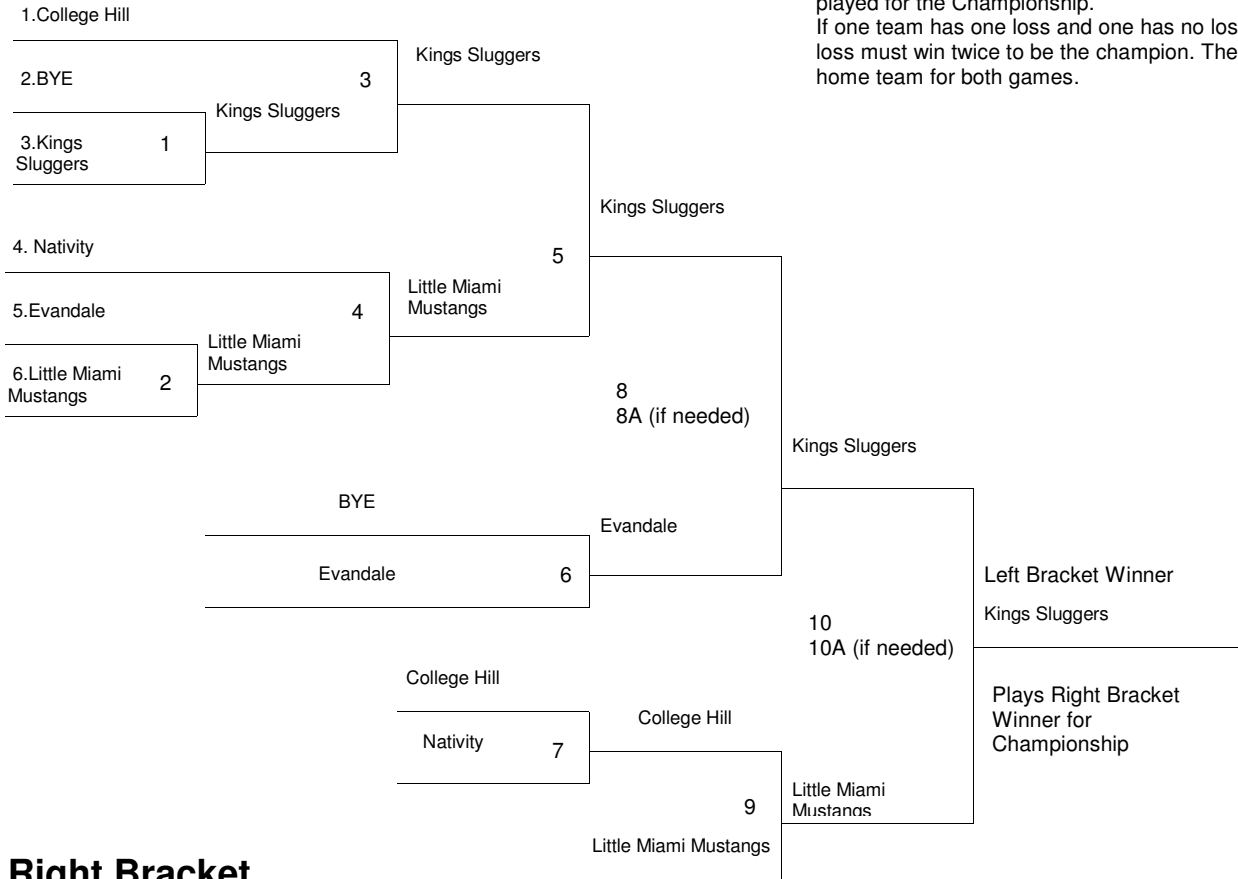

2009 North Region Knothole Tournament - Class A

Left Bracket

Left Bracket winner plays Right Bracket winner for the Championship.
 If both Bracket teams have one loss, then a single game is played for the Championship.
 If both Bracket teams have no losses, then a two out of three series is played for the Championship.
 If one team has one loss and one has no losses then the team with one loss must win twice to be the champion. The team with no losses will be home team for both games.

Right Bracket

Kings Brewers

Champion Advances to City Final

Left Bracket winner plays Right Bracket winner for the Championship.
 If both Bracket teams have one loss, then a single game is played for the Championship.
 If both Bracket teams have no losses, then a two out of three series is played for the Championship.
 If one team has one loss and one has no losses then the team with one loss must win twice to be the champion. The team with no losses will be home team for both games.

Left Bracket

Right Bracket

Left Bracket

Left Bracket winner plays Right Bracket winner for the Championship.
 If both Bracket teams have one loss, then a single game is played for the Championship.
 If both Bracket teams have no losses, then a two out of three series is played for the Championship.
 If one team has one loss and one has no losses then the team with one loss must win twice to be the champion. The team with no losses will be home team for both games.

2009 North Region Knothole Tournament - Class D

Left Bracket

1. Olympian Club

Left Bracket winner plays Right Bracket winner for the Championship. If both Bracket teams have one loss, then a single game is played for the Championship. If both Bracket teams have no losses, then a two out of three series is played for the Championship. If one team has one loss and one has no losses then the team with one loss must win twice to be the champion. The team with no losses will be home team for both games.