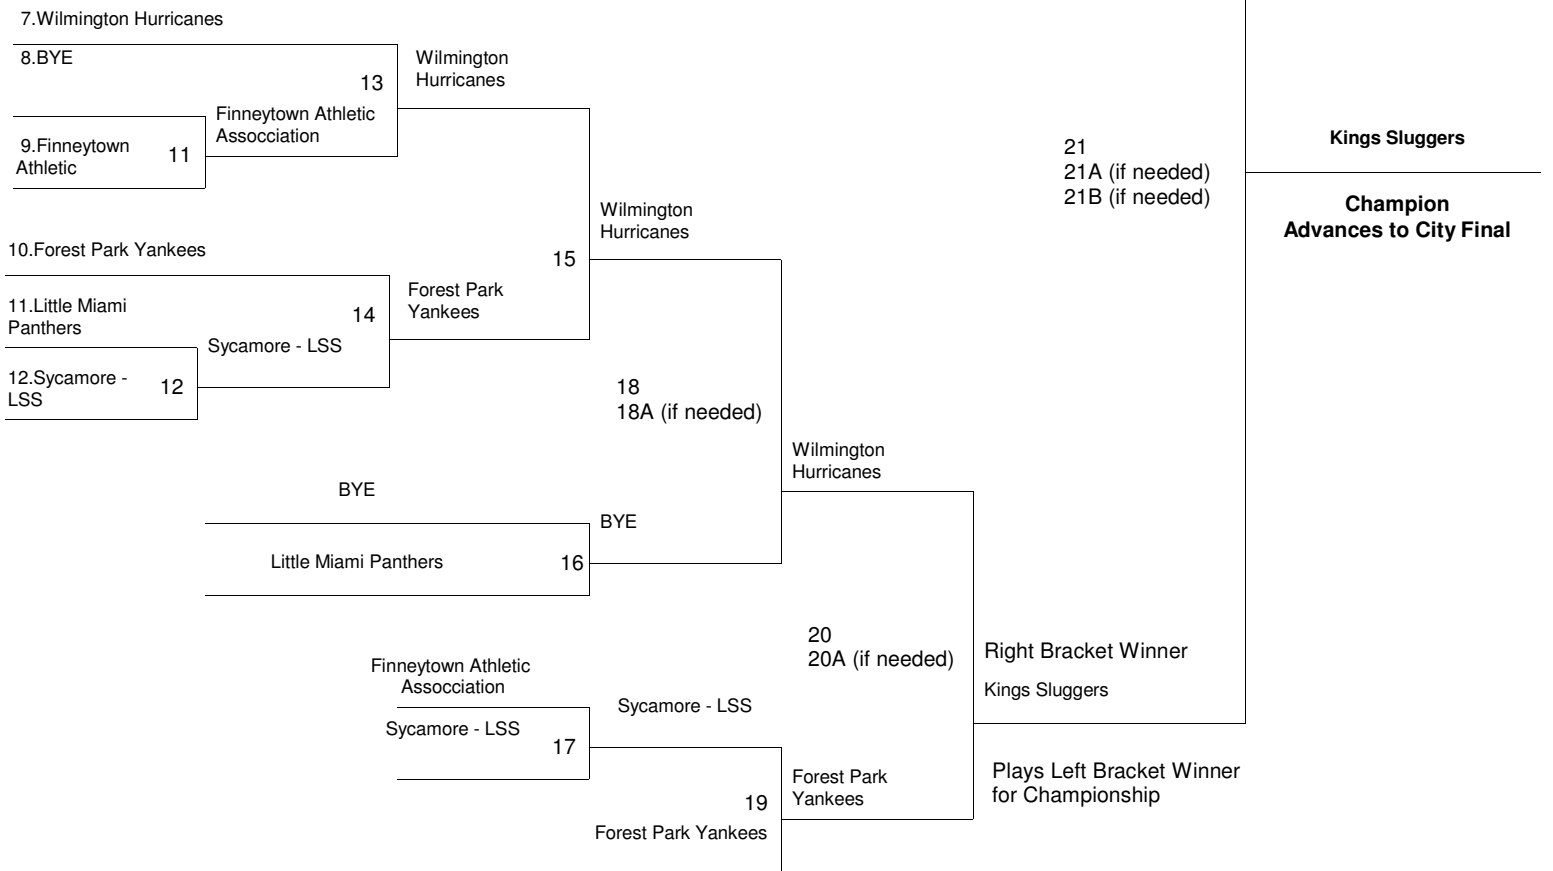

2009 North Region Knothole Tournament - Class A

Left Bracket

Left Bracket winner plays Right Bracket winner for the Championship.
 If both Bracket teams have one loss, then a single game is played for the Championship.
 If both Bracket teams have no losses, then a two out of three series is played for the Championship.
 If one team has one loss and one has no losses then the team with one loss must win twice to be the champion. The team with no losses will be home team for both games.

Right Bracket

Kings Brewers

Champion Advances to City Final

Left Bracket winner plays Right Bracket winner for the Championship.
 If both Bracket teams have one loss, then a single game is played for the Championship.
 If both Bracket teams have no losses, then a two out of three series is played for the Championship.
 If one team has one loss and one has no losses then the team with one loss must win twice to be the champion. The team with no losses will be home team for both games.

Left Bracket

Right Bracket

Left Bracket

Left Bracket winner plays Right Bracket winner for the Championship.
 If both Bracket teams have one loss, then a single game is played for the Championship.
 If both Bracket teams have no losses, then a two out of three series is played for the Championship.
 If one team has one loss and one has no losses then the team with one loss must win twice to be the champion. The team with no losses will be home team for both games.

2009 North Region Knothole Tournament - Class D

Left Bracket

1. Olympian Club

Left Bracket winner plays Right Bracket winner for the Championship. If both Bracket teams have one loss, then a single game is played for the Championship. If both Bracket teams have no losses, then a two out of three series is played for the Championship. If one team has one loss and one has no losses then the team with one loss must win twice to be the champion. The team with no losses will be home team for both games.