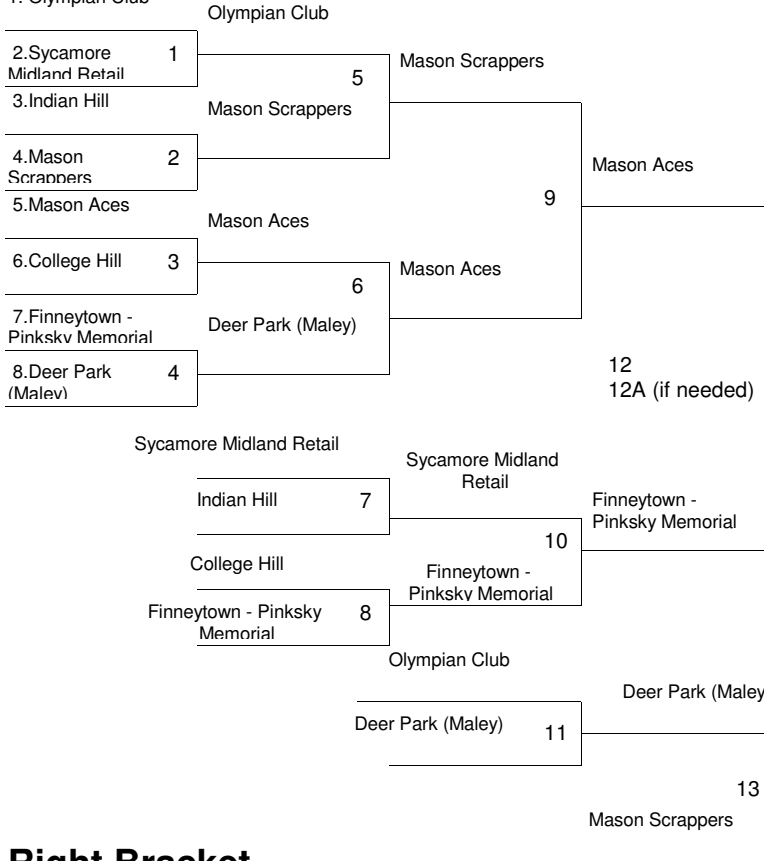

Left Bracket

Right Bracket

Left Bracket

Left Bracket winner plays Right Bracket winner for the Championship.
 If both Bracket teams have one loss, then a single game is played for the Championship.
 If both Bracket teams have no losses, then a two out of three series is played for the Championship.
 If one team has one loss and one has no losses then the team with one loss must win twice to be the champion. The team with no losses will be home team for both games.

Right Bracket

Greenhills Valleydale Barbers

Champion Advances to City Final

Plays Right Bracket Winner for Championship

Left Bracket Winner
Mason Sidewinders

Right Bracket Winner
Plays Left Bracket Winner for Championship

2009 North Region Knothole Tournament - Class D

Left Bracket

1. Olympian Club

Left Bracket winner plays Right Bracket winner for the Championship. If both Bracket teams have one loss, then a single game is played for the Championship. If both Bracket teams have no losses, then a two out of three series is played for the Championship. If one team has one loss and one has no losses then the team with one loss must win twice to be the champion. The team with no losses will be home team for both games.

Right Bracket

7/20/09

Knothole Tournament Class A Schedule

Game #	Date	Time	Field
1	7/7/09	8:30 PM	Crosley
2	7/7/09	6:30 PM	Crosley
3	7/9/09	6:30 PM	Riverfront
4	7/9/09	6:30 PM	Crosley
5	7/11/09	11:30 AM	Crosley
6	7/11/09	9:00 AM	Riverfront
7	7/11/09	9:00 AM	Crosley
8	7/13/09	6:00 PM	Crosley
9	7/13/09	6:00 PM	Riverfront
10	7/15/09	6:00 PM	Crosley
11	7/8/09	6:30 PM	Crosley
12	7/8/09	6:30 PM	Riverfront
13	7/10/09	6:30 PM	Riverfront
14	7/10/09	6:30 PM	Crosley
15	7/12/09	1:30 PM	Riverfront
16	7/12/09	1:30 PM	Crosley
17	7/12/09	3:45 PM	Crosley
18	7/14/09	6:00 PM	Crosley
19	7/14/09	6:00 PM	Riverfront
20	7/16/09	6:00 PM	Crosley
21	7/18/09	9:30 AM	Crosley