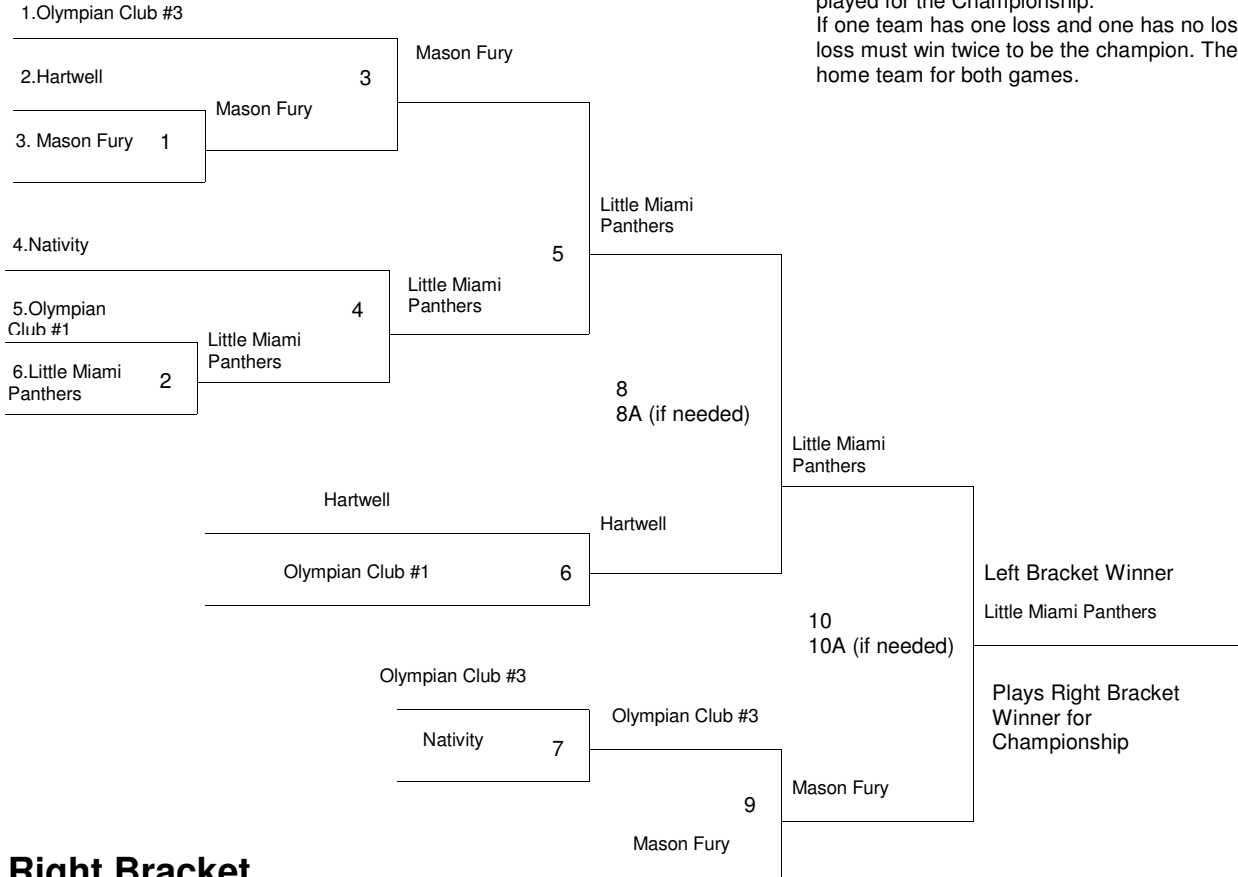

2009 North Region Knothole Tournament - Class A

Left Bracket

Left Bracket winner plays Right Bracket winner for the Championship.
 If both Bracket teams have one loss, then a single game is played for the Championship.
 If both Bracket teams have no losses, then a two out of three series is played for the Championship.
 If one team has one loss and one has no losses then the team with one loss must win twice to be the champion. The team with no losses will be home team for both games.

Right Bracket

Kings Brewers

Champion Advances to City Final

Left Bracket winner plays Right Bracket winner for the Championship.
 If both Bracket teams have one loss, then a single game is played for the Championship.
 If both Bracket teams have no losses, then a two out of three series is played for the Championship.
 If one team has one loss and one has no losses then the team with one loss must win twice to be the champion. The team with no losses will be home team for both games.

Left Bracket

Right Bracket

Left Bracket

Left Bracket winner plays Right Bracket winner for the Championship.
 If both Bracket teams have one loss, then a single game is played for the Championship.
 If both Bracket teams have no losses, then a two out of three series is played for the Championship.
 If one team has one loss and one has no losses then the team with one loss must win twice to be the champion. The team with no losses will be home team for both games.

2009 North Region Knothole Tournament - Class D

Left Bracket

1. Olympian Club

Left Bracket winner plays Right Bracket winner for the Championship. If both Bracket teams have one loss, then a single game is played for the Championship. If both Bracket teams have no losses, then a two out of three series is played for the Championship. If one team has one loss and one has no losses then the team with one loss must win twice to be the champion. The team with no losses will be home team for both games.