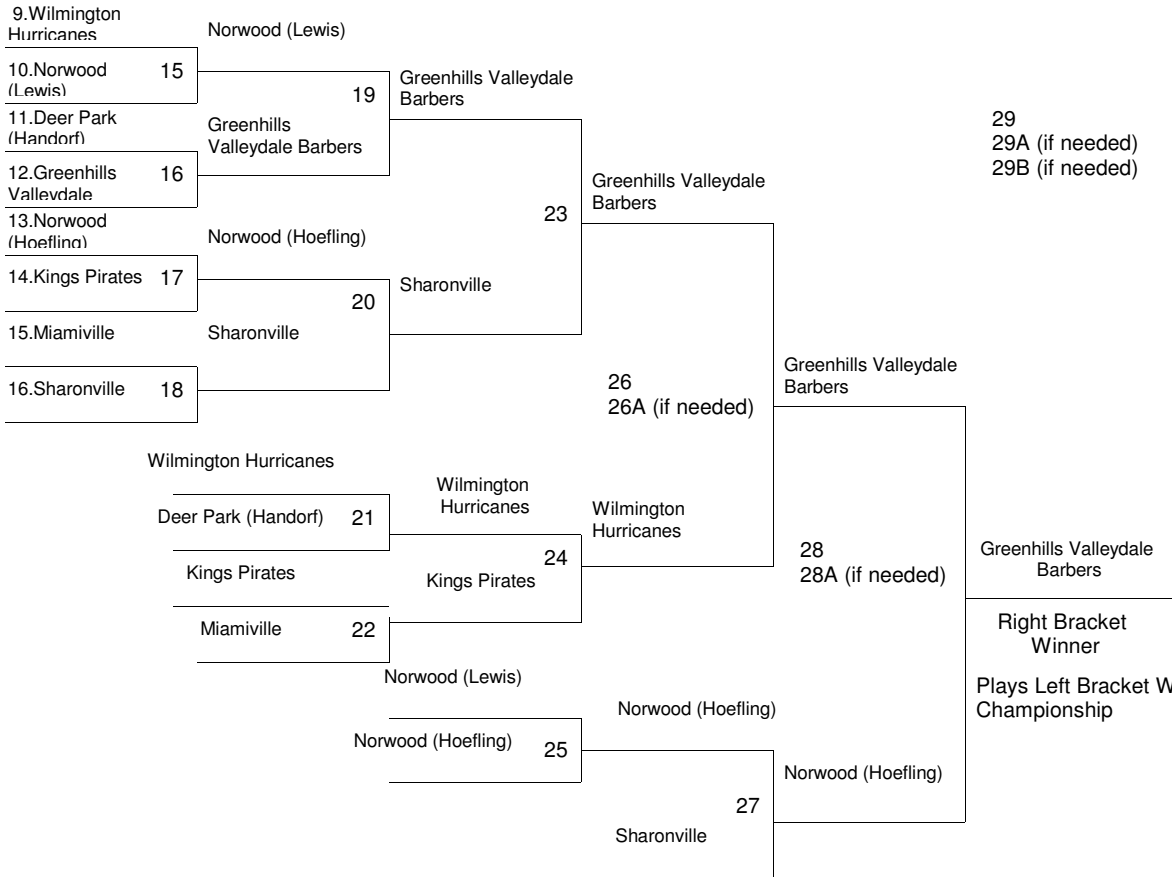

Right Bracket

Kings Brewers

Champion Advances to City Final

Left Bracket winner plays Right Bracket winner for the Championship.
 If both Bracket teams have one loss, then a single game is played for the Championship.
 If both Bracket teams have no losses, then a two out of three series is played for the Championship.
 If one team has one loss and one has no losses then the team with one loss must win twice to be the champion. The team with no losses will be home team for both games.

Left Bracket

Right Bracket

Left Bracket

Left Bracket winner plays Right Bracket winner for the Championship.
 If both Bracket teams have one loss, then a single game is played for the Championship.
 If both Bracket teams have no losses, then a two out of three series is played for the Championship.
 If one team has one loss and one has no losses then the team with one loss must win twice to be the champion. The team with no losses will be home team for both games.

Right Bracket

Greenhills Valleydale Barbers

Champion Advances to City Final

Plays Right Bracket Winner for Championship

Left Bracket Winner
Mason Sidewinders

Right Bracket Winner
Plays Left Bracket Winner for Championship

2009 North Region Knothole Tournament - Class D

Left Bracket

1. Olympian Club

Left Bracket winner plays Right Bracket winner for the Championship. If both Bracket teams have one loss, then a single game is played for the Championship. If both Bracket teams have no losses, then a two out of three series is played for the Championship. If one team has one loss and one has no losses then the team with one loss must win twice to be the champion. The team with no losses will be home team for both games.